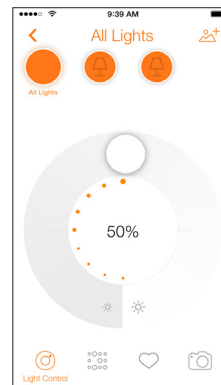

Dimmable Control