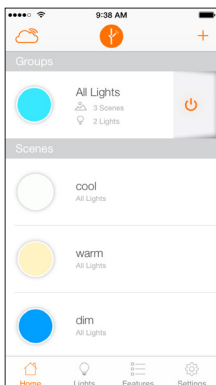

Ordering Guide

LED	10	RT56	TW	LFY
LED	Wattage: 10	Lamp Type RT5/6	Tunable White	LIGHTIFY

Assembly Diagram

LIGHTIFY™ App

LIGHTIFY App: Free download on any device which runs on Apple iOS7 or above and Android 4.1 or above