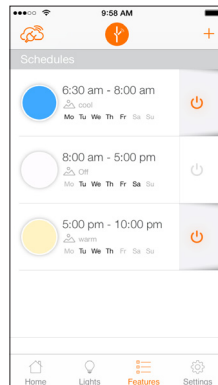

Set schedules