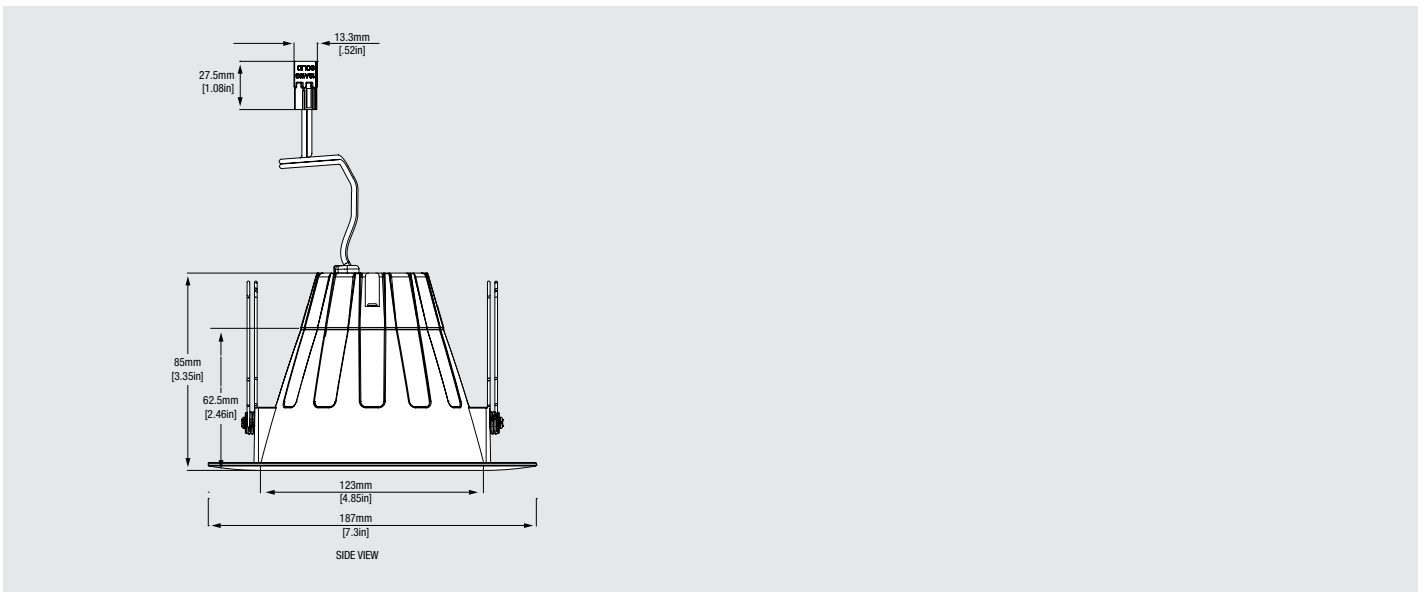

Specification Data

Catalog #	Type
Project	
Comments	
Prepared by	

Ordering Information

Item Number	Ordering Description	Wattage	Lumens	CCT	CRI	Life
73742	LED10RT56TWLFY	10	810	2700K - 6500K	80	20,000
73692	2.4GHZ/ZB/GATEWAY/LFY					

Ordering Guide

LED	10	RT56	TW	LFY
LED	Wattage: 10	Lamp Type RT5/6	Tunable White	LIGHTIFY

Assembly Diagram