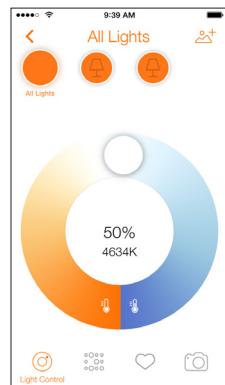

Adjustable White Control