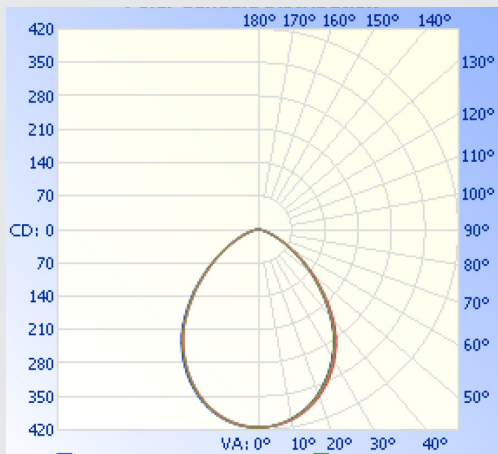

Scene Setting Dashboard

Adjustable White Control

Set schedules

Dimmable Control

Photometric Distribution

LEDVANCE LLC
200 Ballardvale Street
Wilmington, MA 01887 USA
Phone 1-800-LIGHTBULB (1-800-544-4828)
www.sylvania.com