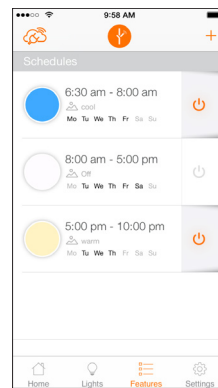

LIGHTIFY® App

LIGHTIFY App: Free download on any device which runs on Apple iOS7 or above and Android 4.1 or above

Scene Setting Dashboard

RGBW Color Control

Tunable White Control
for your home

Set schedules