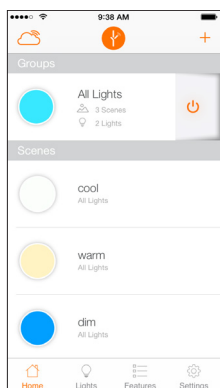

The LIGHTIFY lighting system begins with a wireless Gateway (sold separately or in starter kit) that can be plugged into a standard wall outlet anywhere in your home or business, and wirelessly syncs with your existing WiFi network. The LIGHTIFY LED Flexible Strip RGBW comes with an easy to install adhesive backing and can contour around corners to fit a variety of locations. The strips can be set to any color and can also tune white, changing from a CCT of a warm 2700K all the way up to 6500K. The free, user-friendly LIGHTIFY App, which runs on Apple iOS7 or above and Android 4.1 or above, offers a variety of practical and playful options to control the lighting system and is simple to use, convenient and secure.

Application Information

Applications

- Residential
- Small business

Application Notes

1. LIGHTIFY FLEX RGBW requires ZigBee Certified Gateway (sold separately)
2. Product activation requires active WiFi Network and ZigBee Certified Gateway (must be placed in range of wireless router)
3. Free LIGHTIFY App runs on Apple iOS7 or above and Android 4.1 or above
4. 2-year limited product warranty
5. For indoor use only

LIGHTIFY® App

LIGHTIFY App: Free download on any device which runs on Apple iOS7 or above and Android 4.1 or above

Scene Setting Dashboard

RGBW Color Control

Tunable White Control
for your home

Set schedules