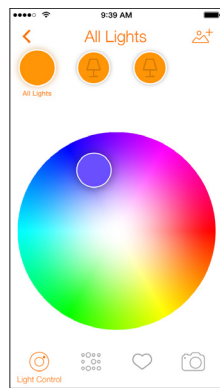

LIGHTIFY® App

LIGHTIFY App: Free download on any device which runs on Apple iOS7 or above and Android 4.1 or above

Scene Setting Dashboard

RGBW Color Control

Tunable White Control
for your home

Set schedules