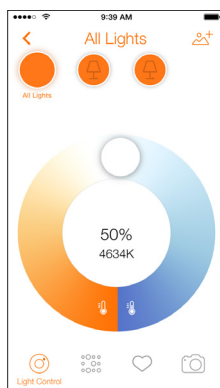

LIGHTIFY® App

LIGHTIFY App: Free download on any device which runs on Apple iOS7 or above and Android 4.1 or above

Scene Setting Dashboard

RGBW Color Control

Tunable White Control
for your home

Set schedules