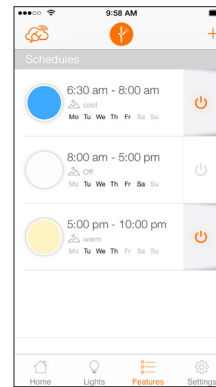

Set schedules
for your home