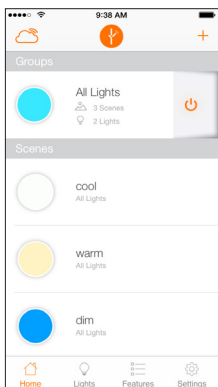

Specification Data

Catalog #	Type
Project	
Comments	
Prepared by	

Ordering Information

Item Number	Ordering Description	Wattage	Lumens	CCT	CRI	Life
73693	LED10A19RGBWLFY	10	800	1900K-6500K	80+	20,000
73692	2.4GHZ/ZB/Gateway/LFY					

LIGHTIFY® App

LIGHTIFY App: Free download on any device which runs on Apple iOS7 or above and Android 4.1 or above

Scene Setting Dashboard