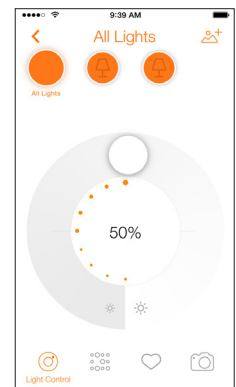

Dimmable Control