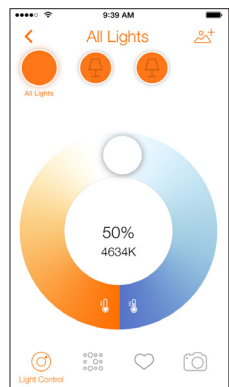

Tunable White Control