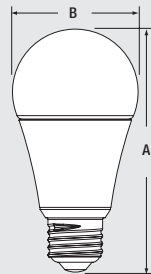

Lamp Dimensions

	(A) MOL in (mm)	(B) Diameter in (mm)
LIGHTIFY A19	4.33 (110)	2.36 (60)