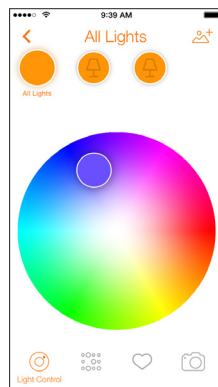

RGBW Color Control