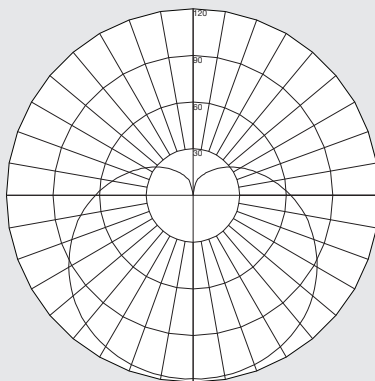

Photometric Distribution