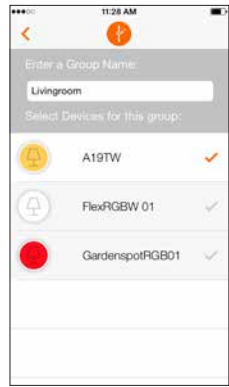

Set your groups