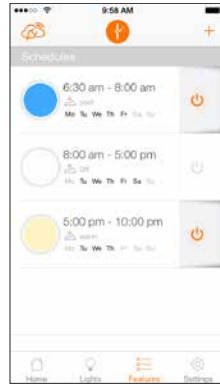

Set schedules
for your home