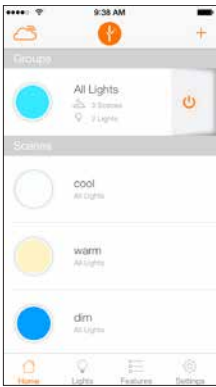

Specification Data

Catalog #	Type
Project	
Comments	
Prepared by	

Ordering Information

Item Number	Ordering Description	Wattage	Lumens	CCT	CRI	Life
73850	LED9A19DIMOFTWLFY	9	805	2700K	82+	20,000
73692	2.4GHZ/ZB/Gateway/LFY					

LIGHTIFY® App

LIGHTIFY App: Free download on any device which runs on Apple iOS7 or above and Android 4.1 or above

Scene Setting Dashboard