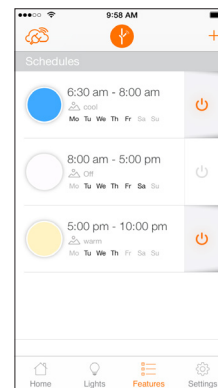

Assembly Diagram

LIGHTIFY® App

LIGHTIFY App: Free download on any device which runs on Apple iOS7 or above and Android 4.1 or above

Scene Setting Dashboard

Adjustable White Control

RGBW Color Control

Set schedules