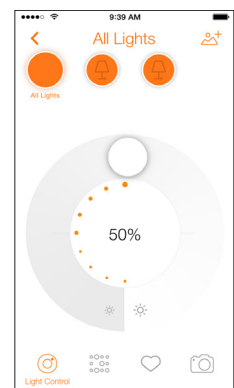

Key Features & Benefits

- Lumen package:
 - 820 lumens @ 13.5W
- CRI: 90+; R9>50
- Replaces 65W Incandescent BR30 lamp
- Fits in standard 5 or 6" recessed downlight fixtures
- Adjustable White; 1900K-6500K
- Full color control
- 20,000 hours rated life (L₇₀)
- Suitable for dry and damp locations
- 120 input voltage
- Lasts up to 10 times longer than incandescent lamps
- No warm-up time, instant-on with full light output and stable lamp to lamp color
- Integrated white trim and metal conduit adaptor (included) for direct replacement

Item Number	Ordering Description	Wattage	Lumens	CCT	CRI	Life
73741	LED13.5RT56RGB W LFY	13.5	820	1900K - 6500K	90+	20,000
73692	2.4GHZ/ZB/GATEWAY/LFY					

Ordering Guide

LED	13.5	RT56	RGBW	LFY
LED	Wattage: 13.5	Lamp Type RT5/6	Red, Green, Blue and Tunable White	LIGHTIFY

Assembly Diagram

LIGHTIFY® App

LIGHTIFY App: Free download on any device which runs on Apple iOS7 or above and Android 4.1 or above

Scene Setting Dashboard

Adjustable White Control

RGBW Color Control

Set schedules