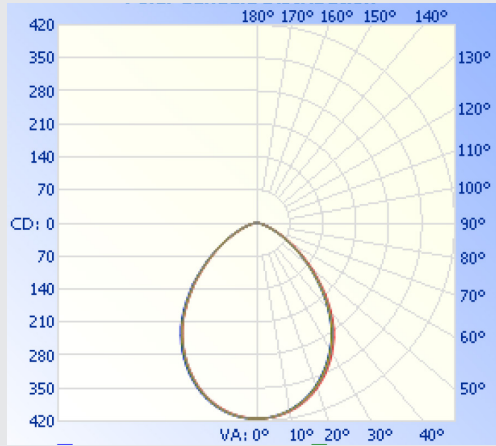

Photometric Distribution

LEDVANCE LLC
200 Ballardvale Street
Wilmington, MA 01887 USA
Phone 1-800-LIGHTBULB (1-800-544-4828)
www.sylvania.com

SYLVANIA and LEDVANCE are registered trademarks.
All other trademarks are those of their respective owners.
Product Licensee of Trademark SYLVANIA in General Lighting.
Specifications subject to change without notice.

[/sylvania](https://twitter.com/sylvania) [/sylvania](https://facebook.com/sylvania)