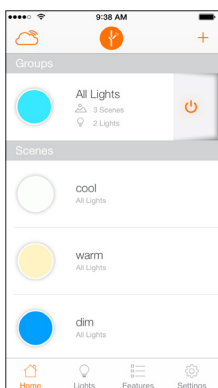

Item Number	Ordering Description	Wattage	Lumens	CCT	CRI	Life
73741	LED13.5RT56RGB W LFY	13.5	820	1900K - 6500K	90+	20,000
73692	2.4GHZ/ZB/GATEWAY/LFY					

Ordering Guide

LED	13.5	RT56	RGBW	LFY
LED	Wattage: 13.5	Lamp Type RT5/6	Red, Green, Blue and Tunable White	LIGHTIFY

Assembly Diagram

LIGHTIFY® App

LIGHTIFY App: Free download on any device which runs on Apple iOS7 or above and Android 4.1 or above

Scene Setting Dashboard

Adjustable White Control

RGBW Color Control

Set schedules