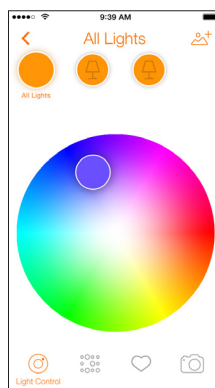

Item Number	Ordering Description	Wattage	Lumens	CCT	CRI	Life
73741	LED13.5RT56RGB W LFY	13.5	820	1900K - 6500K	90+	20,000
73692	2.4GHZ/ZB/GATEWAY/LFY					

Ordering Guide

LED	13.5	RT56	RGBW	LFY
LED	Wattage: 13.5	Lamp Type RT5/6	Red, Green, Blue and Tunable White	LIGHTIFY

Assembly Diagram

LIGHTIFY® App

LIGHTIFY App: Free download on any device which runs on Apple iOS7 or above and Android 4.1 or above

Scene Setting Dashboard

Adjustable White Control

RGBW Color Control

Set schedules