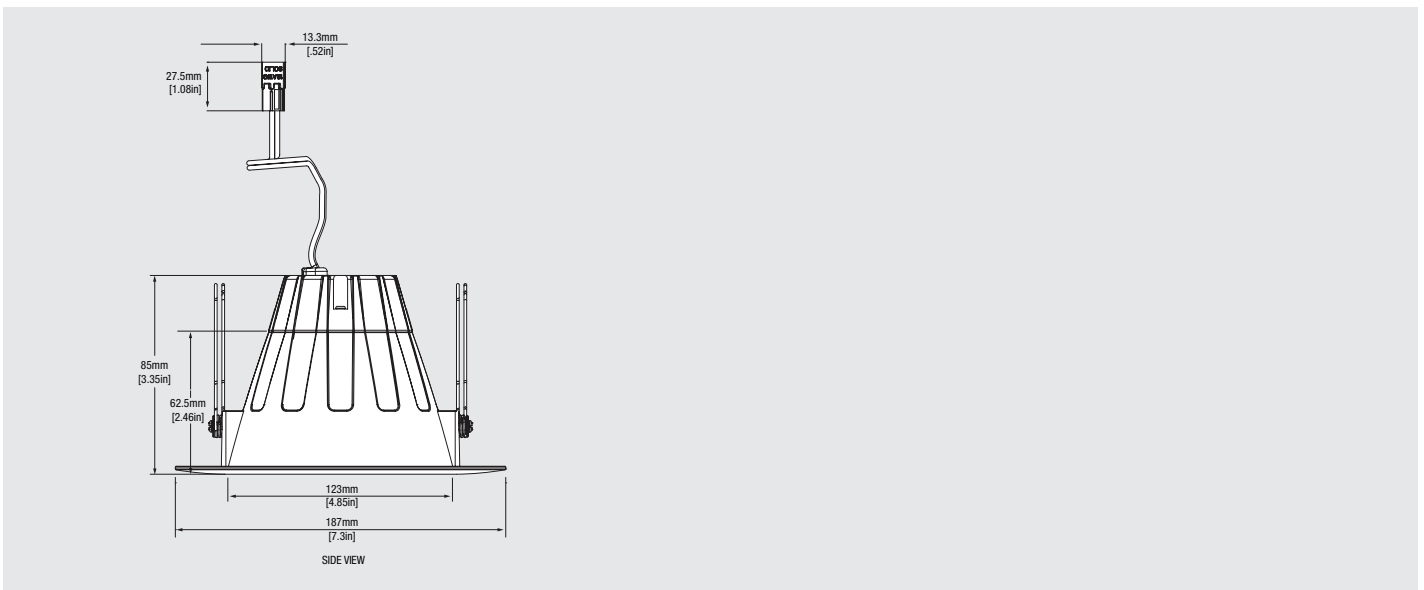

Specification Data

Catalog #	Type
Project	
Comments	
Prepared by	

Ordering Information

Item Number	Ordering Description	Wattage	Lumens	CCT	CRI	Life
73741	LED13.5RT56RGB W LFY	13.5	820	1900K - 6500K	90+	20,000
73692	2.4GHZ/ZB/GATEWAY/LFY					

Ordering Guide

LED	13.5	RT56	RGBW	LFY
LED	Wattage: 13.5	Lamp Type RT5/6	Red, Green, Blue and Tunable White	LIGHTIFY

Assembly Diagram