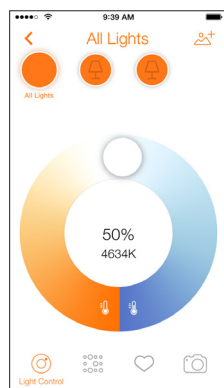

Item Number	Ordering Description	Wattage	Lumens	CCT	CRI	Life
73741	LED13.5RT56RGB W LFY	13.5	820	1900K - 6500K	90+	20,000
73692	2.4GHZ/ZB/GATEWAY/LFY					

Ordering Guide

LED	13.5	RT56	RGBW	LFY
LED	Wattage: 13.5	Lamp Type RT5/6	Red, Green, Blue and Tunable White	LIGHTIFY

Assembly Diagram

LIGHTIFY® App

LIGHTIFY App: Free download on any device which runs on Apple iOS7 or above and Android 4.1 or above

Scene Setting Dashboard

Adjustable White Control

RGBW Color Control

Set schedules