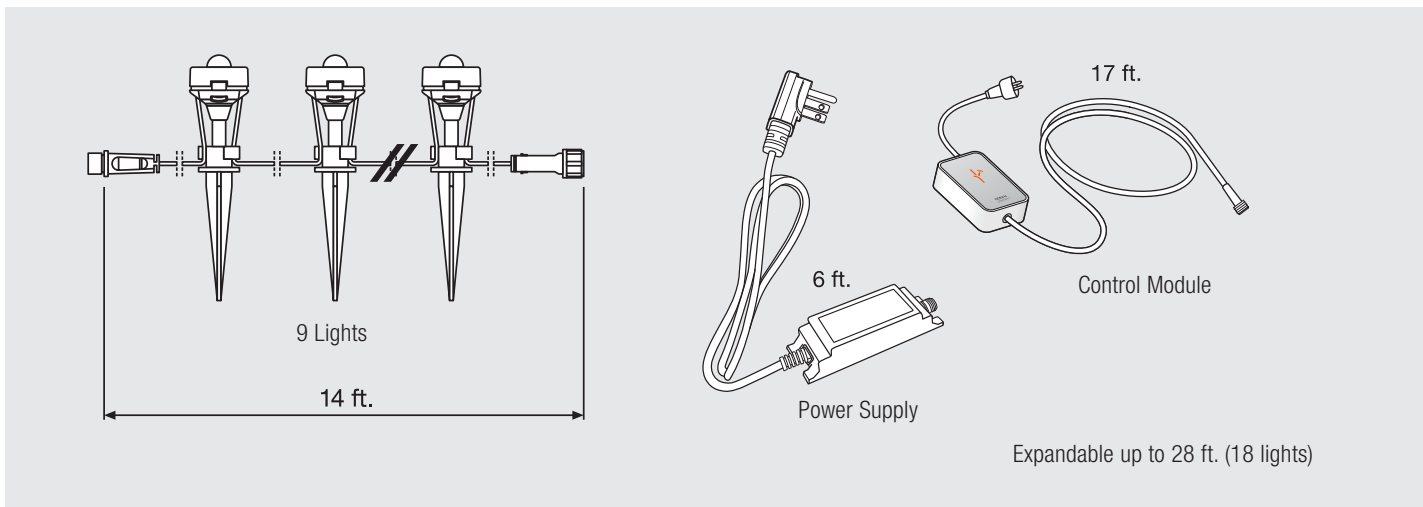

Specifications and Certifications

Specification Data

Catalog #	Type
Project	
Comments	
Prepared by	

Ordering Information

Item Number	Ordering Description	Wattage	Length	CCT	Life	Contains
73699	LED7GARDENSPOTLFY	7W	14 foot run of 9 lights	RGB	20,000	Power supply, control module and GardenSpots (9)
73700	LED3.5GARDENSPOTLFYLIGHTS	3.5W	4.5 foot run of 3 lights	RGB	20,000	GardenSpots (3)
73692	2.4GHZ/ZB/Gateway/LFY					

Lamp Dimensions

Installation Options

LIGHTIFY™ App

LIGHTIFY App: Free download on any device which runs on Apple iOS7 or above and Android 4.1 or above

Scene Setting Dashboard

Set schedules for your home

RGBW Color Control