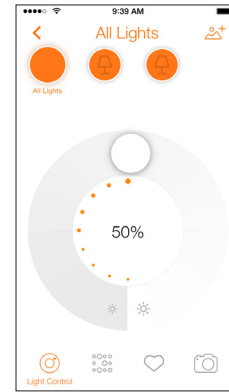

Lamp Dimensions

Installation Options

LIGHTIFY™ App

LIGHTIFY App: Free download on any device which runs on Apple iOS7 or above and Android 4.1 or above

Scene Setting Dashboard

Set schedules for your home

RGBW Color Control