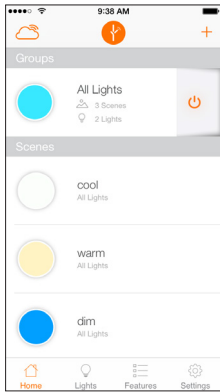

The LIGHTIFY lighting system begins with a wireless Gateway (sold separately) that can be plugged into a standard wall outlet (outdoor rated outlet if outside) anywhere in your home or business, and wirelessly syncs with your existing WiFi network. The LIGHTIFY LED GardenSpot Mini RGB is a flexible, outdoor rated ambient light which can fit a variety of locations, perfect for enhancing any landscape and outdoor scene. The GardenSpot can be set to any color using the the free, user-friendly LIGHTIFY App. The app runs on Apple iOS7 or above and Android 4.1 or above, offers a variety of practical and playful options to control the lighting system, and is simple to use, convenient and secure.

Lamp Dimensions

Installation Options

LIGHTIFY™ App

LIGHTIFY App: Free download on any device which runs on Apple iOS7 or above and Android 4.1 or above

Scene Setting Dashboard

Set schedules for your home

RGBW Color Control