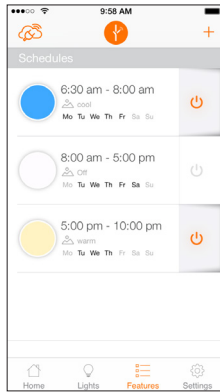

Lamp Dimensions

Installation Options

LIGHTIFY™ App

LIGHTIFY App: Free download on any device which runs on Apple iOS7 or above and Android 4.1 or above

Scene Setting Dashboard

Set schedules for your home

RGBW Color Control