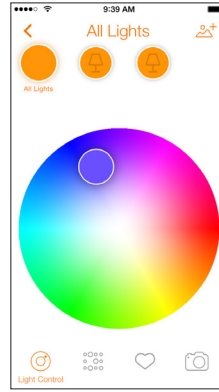

Lamp Dimensions

Installation Options

LIGHTIFY™ App

LIGHTIFY App: Free download on any device which runs on Apple iOS7 or above and Android 4.1 or above

Scene Setting Dashboard

Set schedules for your home

RGBW Color Control