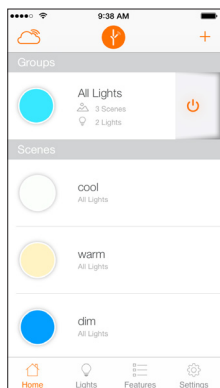

LIGHTIFY® App

LIGHTIFY App: Free download on any device which runs on Apple iOS7 or above and Android 4.1 or above

Scene Setting Dashboard

Adjustable White Control

Set schedules

Dimmable Control