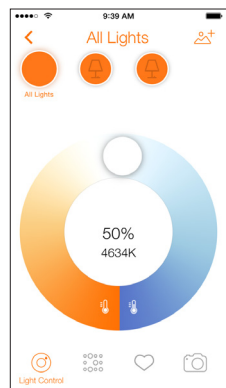

### Key Features & Benefits

- Home automation smart lighting controlled by smartphone or tablet
- LED bulb adjustable between Soft White and Daylight White (2700-6500K)
- Dimmable at each set color temperature
- Long 20,000 hour life rating
- LIGHTIFY System is controllable from inside the home or on the go
- Control light sources with simple to use scenes and grouping via the LIGHTIFY App

### Specifications and Certifications

ZigBee®  
Certified product

Catalog #	Type
Project	
Comments	
Prepared by	

Ordering Information

Item Number	Ordering Description	Wattage	Lumens	CCT	CRI	Life
73740	LED9.5BR30TWLFY	9.5	810	2700K - 6500K	80+	20,000
73692	2.4GHZ/ZB/Gateway/LFY					

Ordering Guide

LED	9.5	BR30	TW	LFY
LED	Wattage: 9.5	Lamp Type BR30	Tunable White	LIGHTIFY

Lamp Dimensions

	(A) MOL (inches)	(B) Diameter (inches)
11BR30	5.00	3.74

The diagram shows a BR30 LED light bulb with dimension lines. Dimension A is the total height of the bulb, and dimension B is the diameter of the main bulb body.

LIGHTIFY® App

LIGHTIFY App: Free download on any device which runs on Apple iOS7 or above and Android 4.1 or above

Scene Setting Dashboard

Adjustable White Control

Set schedules

Dimmable Control