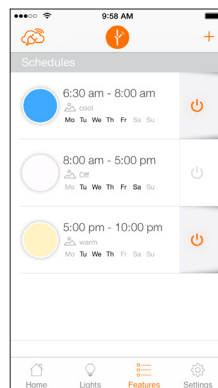

LIGHTIFY® App

LIGHTIFY App: Free download on any device which runs on Apple iOS7 or above and Android 4.1 or above

Scene Setting Dashboard

Adjustable White Control

Set schedules

Dimmable Control