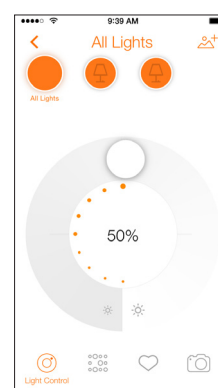

LIGHTIFY® App

LIGHTIFY App: Free download on any device which runs on Apple iOS7 or above and Android 4.1 or above

Scene Setting Dashboard

Adjustable White Control

Set schedules

Dimmable Control