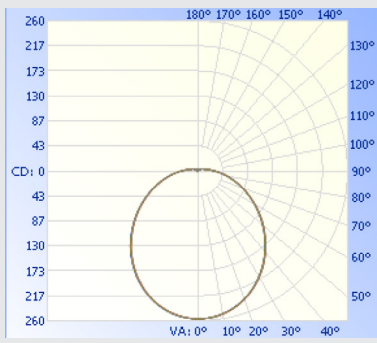

Ordering Guide

LED	9.5	BR30	TW	LFY
LED	Wattage: 9.5	Lamp Type BR30	Tunable White	LIGHTIFY

Lamp Dimensions

	(A) MOL (inches)	(B) Diameter (inches)
11BR30	5.00	3.74

The diagram shows a BR30 LED light bulb with dimension lines. Dimension A is the total height of the bulb, and dimension B is the diameter of the main bulb body.

## Photometric Distribution

LEDVANCE LLC  
200 Ballardvale Street  
Wilmington, MA 01887 USA  
Phone 1-800-LIGHTBULB (1-800-544-4828)  
[www.sylvania.com](http://www.sylvania.com)

SYLVANIA and LEDVANCE are registered trademarks.  
All other trademarks are those of their respective owners.  
Product Licensee of Trademark SYLVANIA in General Lighting.  
Specifications subject to change without notice.