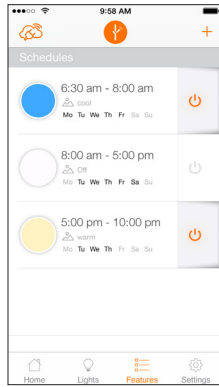

Set schedules