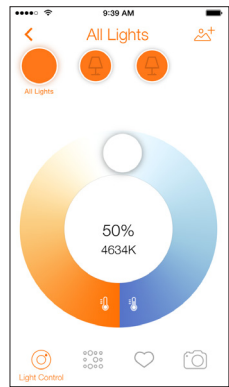

Adjustable White Control