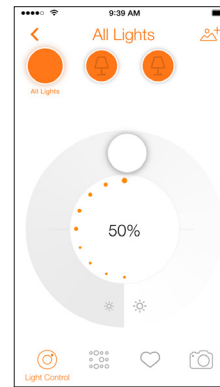

Dimmable Control