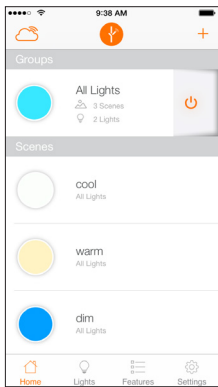

Catalog #	Type
Project	
Comments	
Prepared by	

Ordering Information

Item Number	Ordering Description	Wattage	Lumens	CCT	CRI	Life
73674	LED9.5A19DIMTWLFY	9.5	805	2700-6500K	80+	20,000
73800	LED1X9.5A19DIMTWLFYSTARTERKIT	9.5	805	2700-6500K	80+	20,000
73692	2.4GHZ/ZB/Gateway/LFY					

LIGHTIFY® App

LIGHTIFY App: Free download on any device which runs on Apple iOS7 or above and Android 4.1 or above

Scene Setting Dashboard